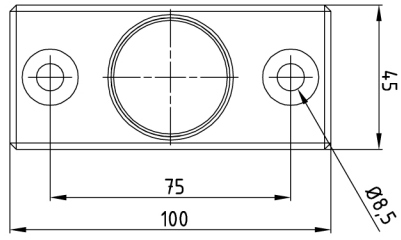

7515 - Bracket Type: 6026-05  
Flush Mount

7525 - Bracket Type: 0510-04  
Flush Mount