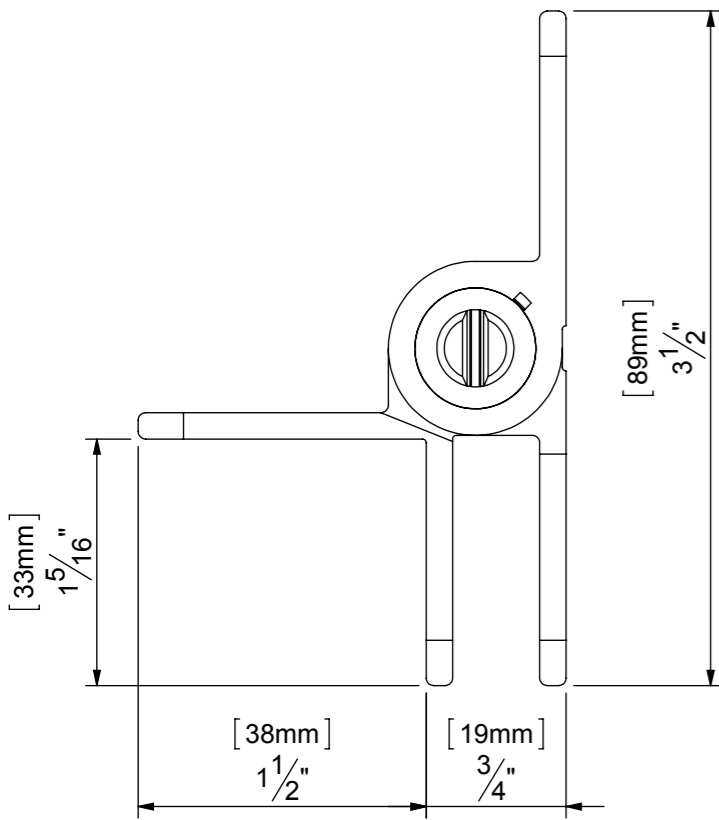

KWIKFIT ALUMINUM - WALL & POST MOUNT - KF3A

WALL MOUNTED

POST MOUNTED