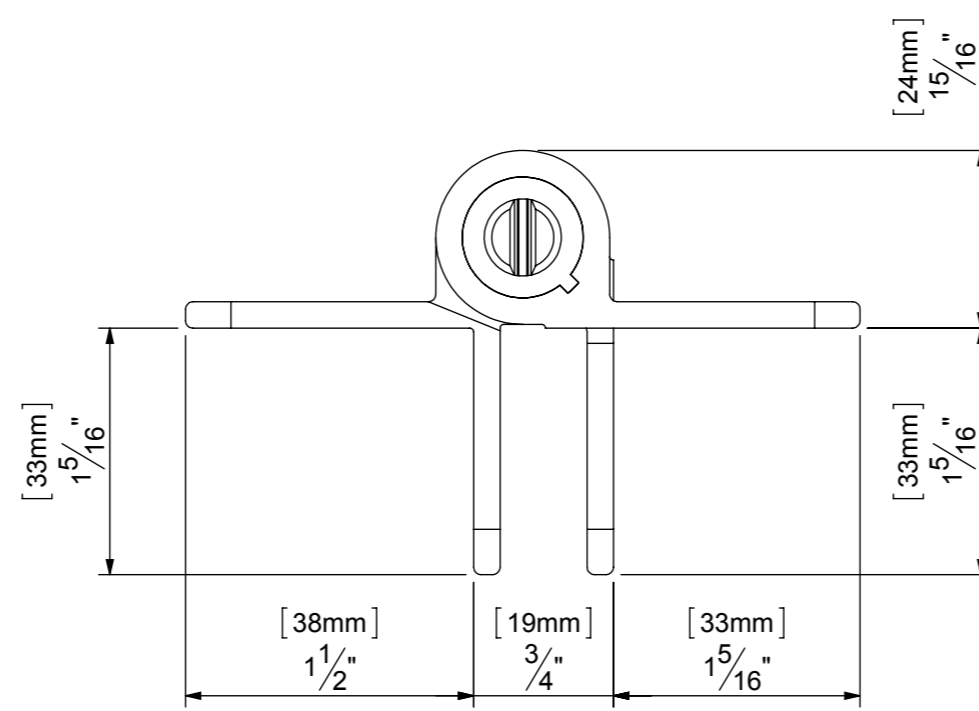

KWIKFIT ALUMINUM - WALL & POST MOUNT - KF3A

WALL MOUNTED

POST MOUNTED