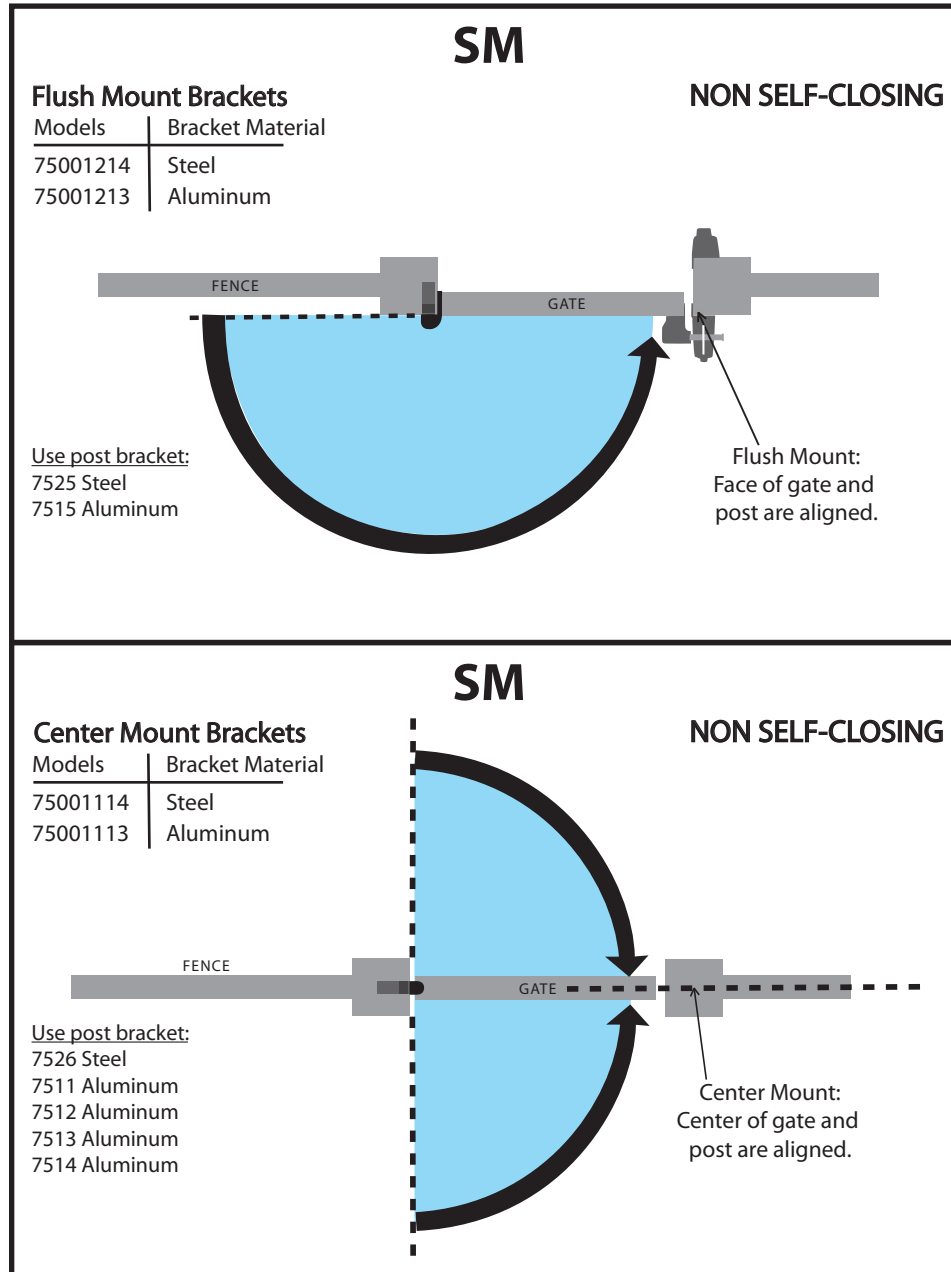

GATE FUNCTION

Free-Swinging

i = imperial (US/CA) m = metric (AU/NZ)

GATE FUNCTION

Hold-open
Not for safety gates

Self-close
Speed Adjustable

Final Snap Action
For Electric/Coded Locks

Free-Swinging

i = imperial (US/CA) m = metric (AU/NZ)

57

Flush Mount Brackets

Models	Bracket Material
75057214i (m)	Steel
75057213i (m)	Aluminum

SELF-CLOSING - NON SAFETY

Not suitable for child/pool safety

Use post bracket:
7525 Steel
7515 Aluminum

57

Flush Mount Brackets

Models	Bracket Material
75057224i (m)	Steel
75057223i (m)	Aluminum

SELF-CLOSING - SAFETY (SF Model)

Suitable for child/pool safety*
DO NOT PROP GATE OPEN

Use post bracket:
7525 Steel
7515 Aluminum