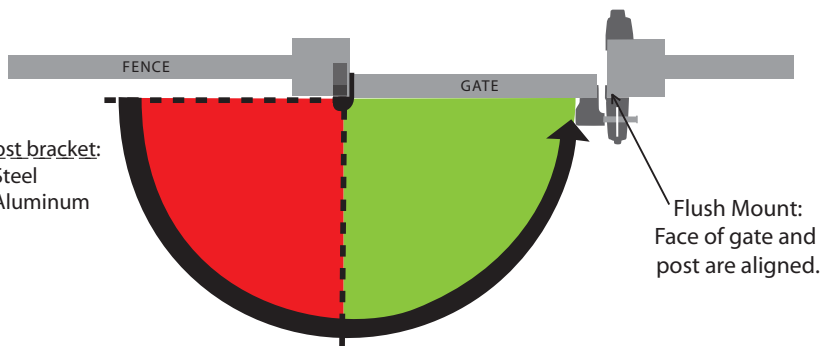

GATE FUNCTION

Free-Swinging

i = imperial (US/CA) m = metric (AU/NZ)

GATE FUNCTION

Hold-open
Not for safety gates

Self-close
Speed Adjustable

Final Snap Action
For Electric/Coded Locks

Free-Swinging

i = imperial (US/CA) m = metric (AU/NZ)

57

Flush Mount Brackets

Models	Bracket Material
75057214i (m)	Steel
75057213i (m)	Aluminum

SELF-CLOSING - NON SAFETY

Not suitable for child/pool safety

Use post bracket:
7525 Steel
7515 Aluminum

57

Flush Mount Brackets

Models	Bracket Material
75057224i (m)	Steel
75057223i (m)	Aluminum

SELF-CLOSING - SAFETY (SF Model)

Suitable for child/pool safety*
DO NOT PROP GATE OPEN

Use post bracket:
7525 Steel
7515 Aluminum