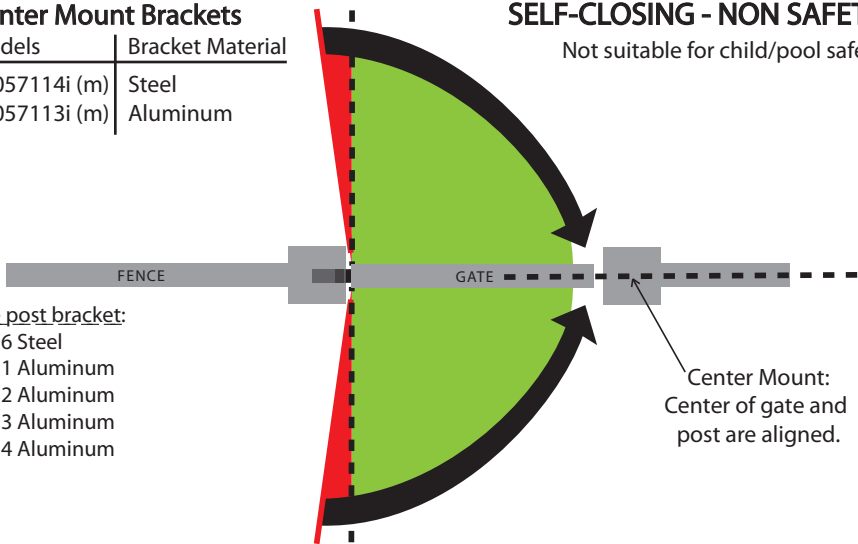

GATE FUNCTION

Hold-open
Not for safety gates

Self-close
Speed Adjustable

Final Snap Action
For Electric/Coded Locks

Free-Swinging

i = imperial (US/CA) m = metric (AU/NZ)

57

Flush Mount Brackets

Models	Bracket Material
75057214i (m)	Steel
75057213i (m)	Aluminum

SELF-CLOSING - NON SAFETY

Not suitable for child/pool safety

Use post bracket:
7525 Steel
7515 Aluminum

57

Flush Mount Brackets

Models	Bracket Material
75057224i (m)	Steel
75057223i (m)	Aluminum

SELF-CLOSING - SAFETY (SF Model)

Suitable for child/pool safety*
DO NOT PROP GATE OPEN

Use post bracket:
7525 Steel
7515 Aluminum

* CAUTION:
When used on swimming pool gates, always
consult local authorities for swimming pool Codes.

57

Center Mount Brackets

Models	Bracket Material
75057114i (m)	Steel
75057113i (m)	Aluminum

SELF-CLOSING - NON SAFETY

Not suitable for child/pool safety

Use post bracket:
7526 Steel
7511 Aluminum
7512 Aluminum
7513 Aluminum
7514 Aluminum

57

Center Mount Brackets

Models	Bracket Material
75057124i (m)	Steel
75057123i (m)	Aluminum

SELF-CLOSING - SAFETY (SF Model)

Suitable for child/pool safety*
DO NOT PROP GATE OPEN

Use post bracket:
7526 Steel
7511 Aluminum
7512 Aluminum
7513 Aluminum
7514 Aluminum

* CAUTION:
When used on swimming pool gates, always
consult local authorities for swimming pool Codes.