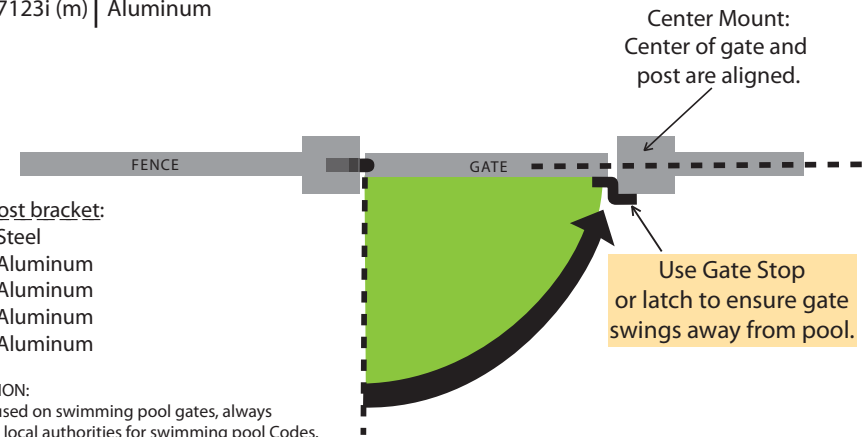

* CAUTION:
When used on swimming pool gates, always
consult local authorities for swimming pool Codes.

57

Center Mount Brackets

Models	Bracket Material
75057114i (m)	Steel
75057113i (m)	Aluminum

SELF-CLOSING - NON SAFETY

Not suitable for child/pool safety

Use post bracket:
7526 Steel
7511 Aluminum
7512 Aluminum
7513 Aluminum
7514 Aluminum

57

Center Mount Brackets

Models	Bracket Material
75057124i (m)	Steel
75057123i (m)	Aluminum

SELF-CLOSING - SAFETY (SF Model)

Suitable for child/pool safety*
DO NOT PROP GATE OPEN

Use post bracket:
7526 Steel
7511 Aluminum
7512 Aluminum
7513 Aluminum
7514 Aluminum

* CAUTION:
When used on swimming pool gates, always
consult local authorities for swimming pool Codes.

SELF-CLOSING - SAFETY (SF Model)

Suitable for child/pool safety*
DO NOT PROP GATE OPEN

Flush Mount:
Face of gate and post are aligned.

* CAUTION:
When used on swimming pool gates, always consult local authorities for swimming pool Codes.