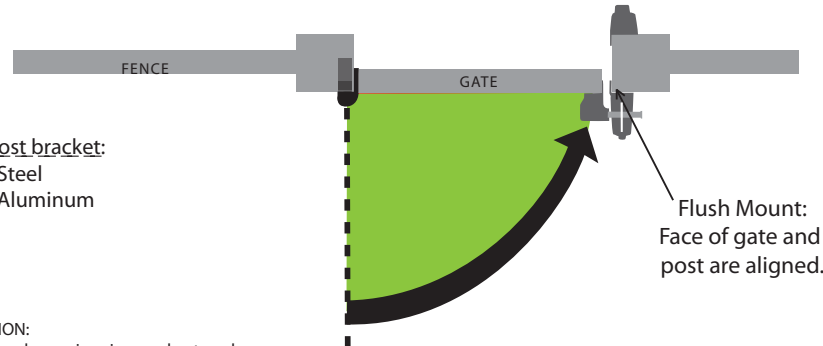

i = imperial (US/CA) m = metric (AU/NZ)

57

Flush Mount Brackets

Models	Bracket Material
75057214i (m)	Steel
75057213i (m)	Aluminum

SELF-CLOSING - NON SAFETY

Not suitable for child/pool safety

Use post bracket:
7525 Steel
7515 Aluminum

57

Flush Mount Brackets

Models	Bracket Material
75057224i (m)	Steel
75057223i (m)	Aluminum

SELF-CLOSING - SAFETY (SF Model)

Suitable for child/pool safety*
DO NOT PROP GATE OPEN

Use post bracket:
7525 Steel
7515 Aluminum

* CAUTION:
When used on swimming pool gates, always
consult local authorities for swimming pool Codes.

57

Center Mount Brackets

Models	Bracket Material
75057114i (m)	Steel
75057113i (m)	Aluminum

SELF-CLOSING - NON SAFETY