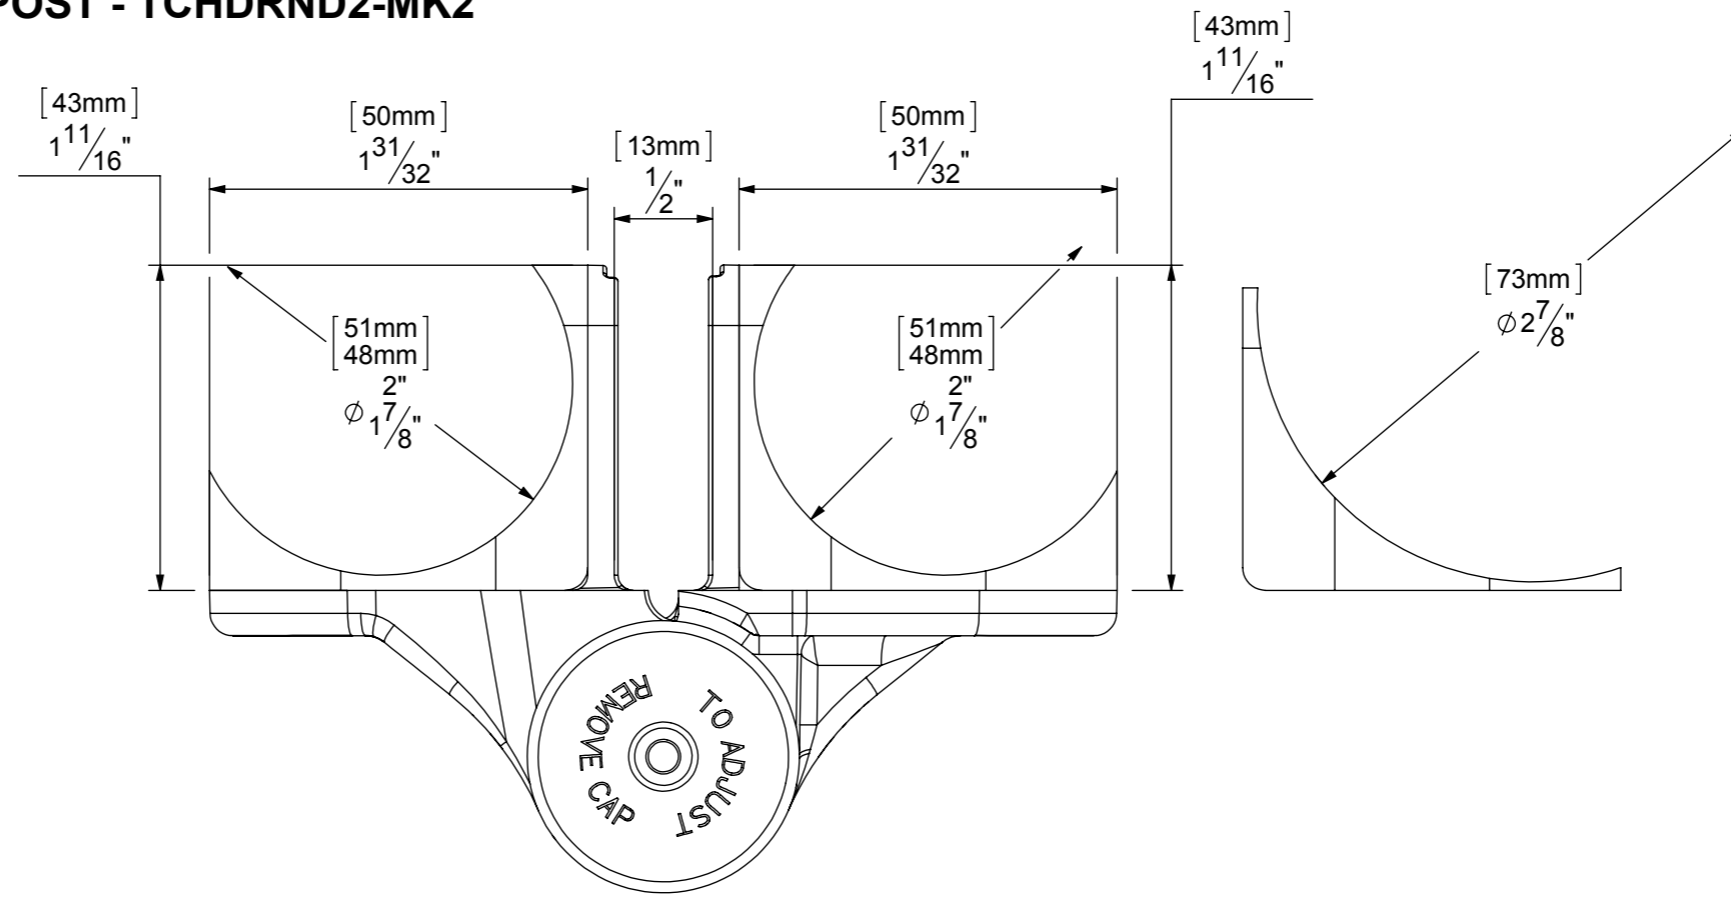

TRUCLOSE HEAVY DUTY ROUND POST - TCHDRND2-MK2

REMOVE CAP TO ADJUST